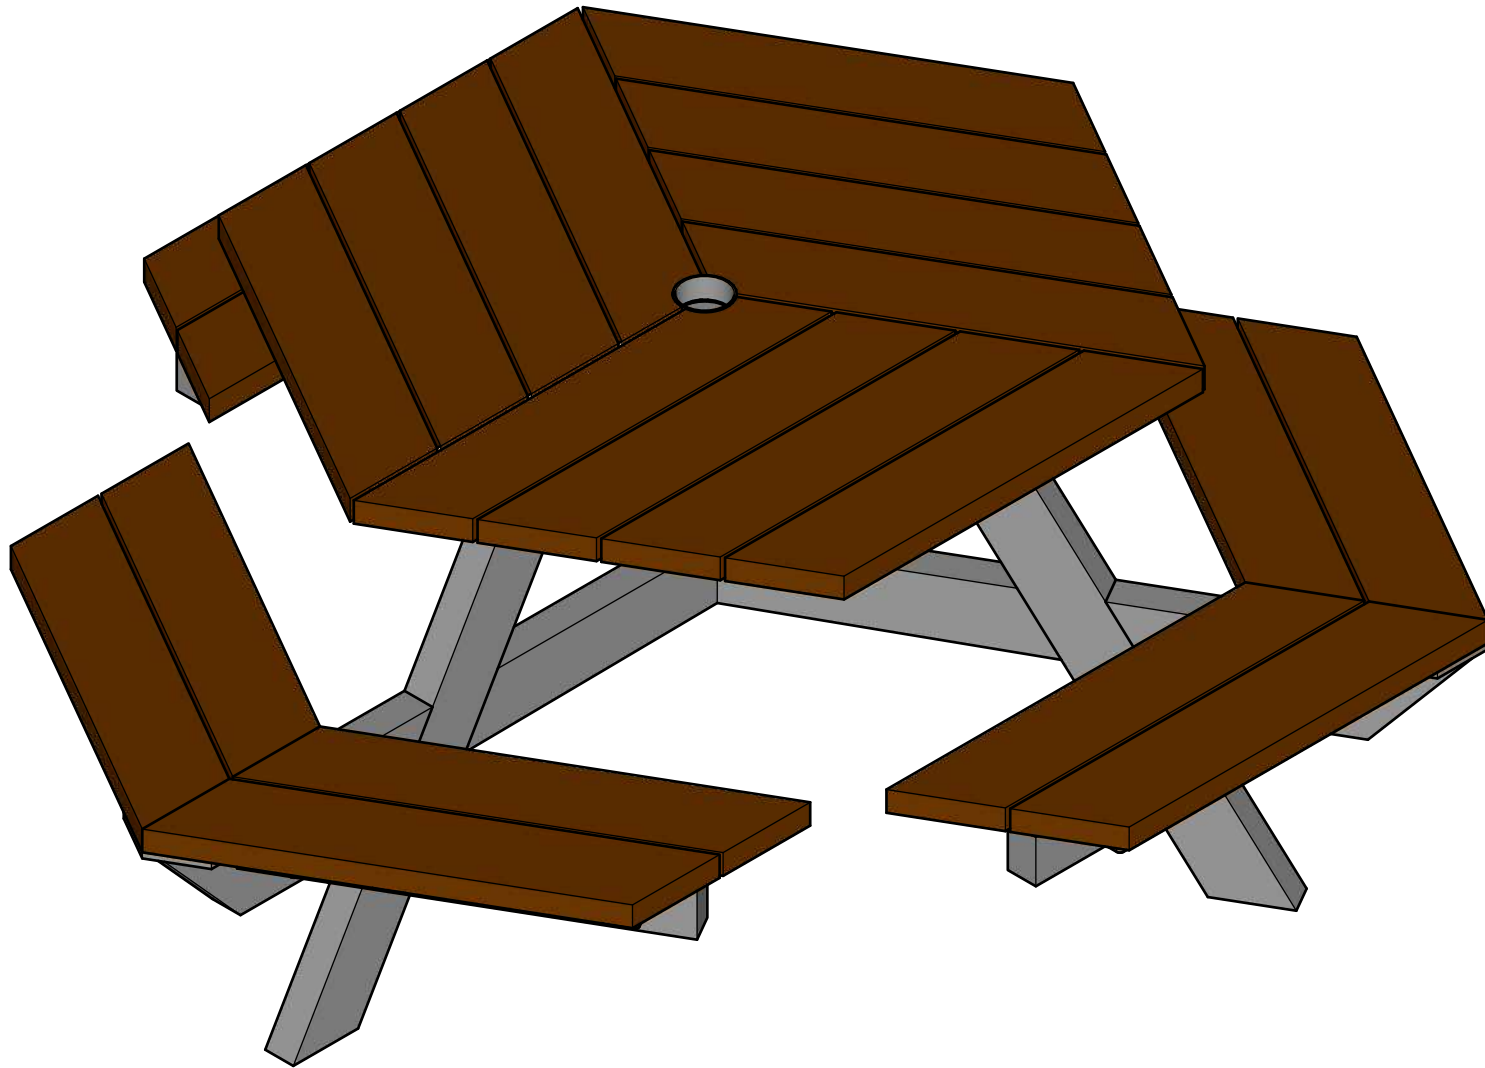


	<b>WISHBONE SITE FURNISHINGS</b> 210-27090 GLOUCESTER WAY LANGLEY, BC			
	<b>DWG. TITLE:</b> BAYVIEW HEXAGONAL PICNIC TABLE <b>REVISION:</b> 07/07/20 R:00			
<b>MATERIAL:</b> ALUMINUM	<b>DWG. NO.</b> DWNWCPT07072000	<b>DRAWN BY:</b> GARY PARMAR		
<b>PATTERN NO.</b> N/A	<b>MODEL NO.</b> BVHPT-84	<b>SCALE:</b> 1:24	<b>SHEET:</b> 1 OF 2	<b>DATE:</b> 07 JULY 20

**WISHBONE SITE FURNISHINGS**

210-27090 GLOUCESTER WAY LANGLEY, BC

**DWG. TITLE:** BAYVIEW HEXAGONAL PICNIC TABLE

**REVISION:** 07/07/20 R:00

**MATERIAL:**  
ALUMINUM

**DWG. NO.**  
DWNWCPT07072000

**DRAWN BY:**  
GARY PARMAR

**PATTERN NO.**  
N/A

**MODEL NO.**  
BVHPT-84

**SCALE:**  
AS SHOWN

**SHEET:**  
2 OF 2

**DATE:**  
07 JULY 20